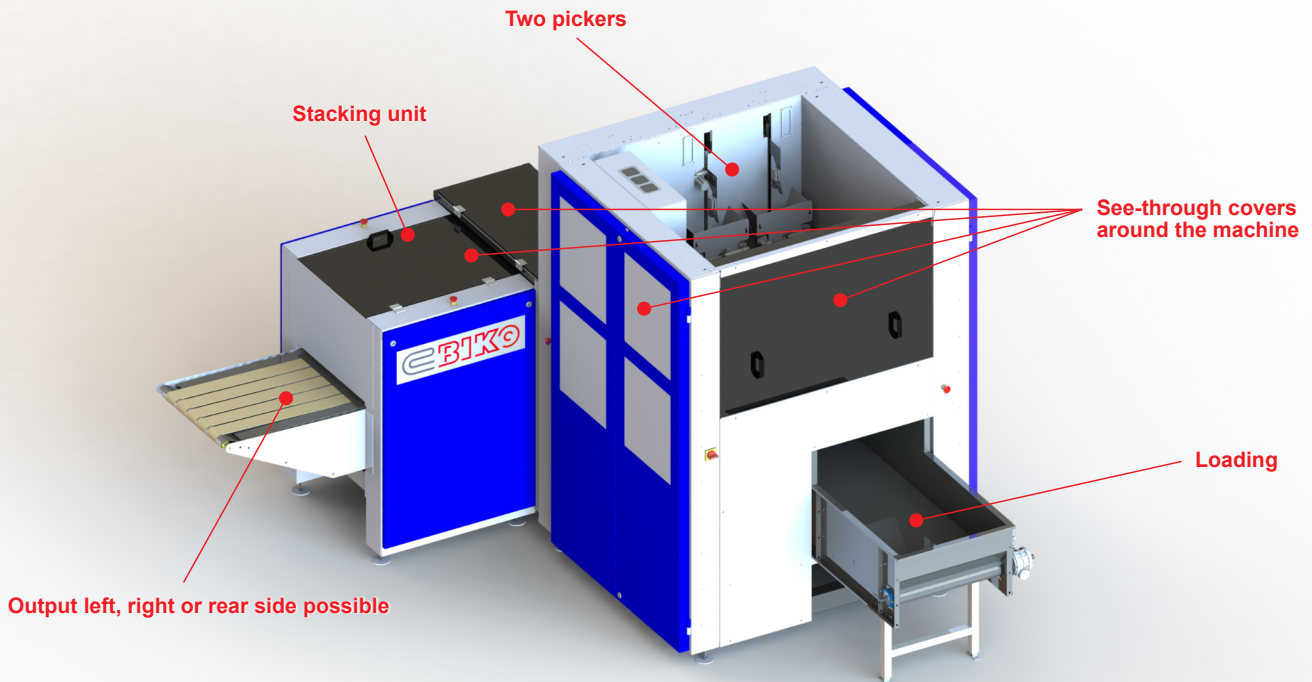

Sara

#Sara: an automatic washcloth processor/stacker

Take the manual labor out of your washcloth processing line. #Sara automatically picks, stacks, and delivers neat stacks of washcloths. Pair it with #Eva for a labor-free automatic washcloth processing line. For additional versatility, the stacker can also be built with an integrated folding unit for an automatic face towel line.

Standard Features

- Picks, squares up and aligns face towels for flat stacking
- More than 1250 picks per hour
- Two picking heads for higher throughput
- Output for stacks to the left, to the right or to the rear side

Optional Features

- Folder unit for processing face towels in 1/2 or 1/4 folds
- Additional stacker modules for sorting different colors and sizes
- Recommended spare parts kit